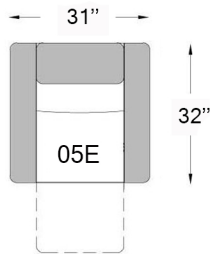

3078

Seat depth: 21 1/2"
Seat height: 18 1/2"
Arm height: 23"

E ELECTRIC

Swivel and rocking electric motion chair

Touch button with USB port