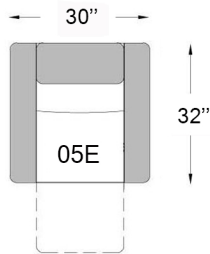

3078.1

Seat depth: 21"
Seat height: 17"
Arm height: 22"

E ELECTRIC

Swivel and rocking electric motion chair

Touch button with USB port